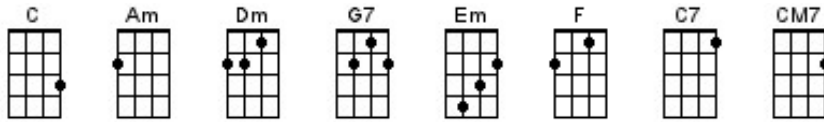

I WILL (Lennon-McCartney / The Beatles 1968)

INTRO: C/, Am/, Dm/, G7/ (x2)

V1. Who (C) knows how (Am) long I've (Dm) loved you? (G7)

You (C) know I (Am) love you (Em) still

(C7) Will I (F) wait a (G7) lonely (Am) lifetime? (C7)

(C7) If you (F) want me (G7) to, I (C) will (Am, Dm, G7)

V2. For (C) If I (Am) ever (Dm) saw you (G7)

I (C) didn't (Am) catch your (Em) name

(C7) But it (F) never (G7) really (Am) mattered (C7)

(C7) I will (F) always (G7) feel the (C) same (Rundown C, CM7, C7)

CHORUS: (F) Love you for (G7) ever (Am) and for (C7) ever

(F) Love you with (G7) all my (C) heart (C7)

(F) Love you when (G7) ever (Am) we're together

(D7) Love you when we're a-(G) part (G7)

V3. And (C) when at (Am) last I (Dm) find you (G7)

(F) Oh you (G7) know I (C) will (Rundown C, CM7, C7)

CHORUS: (F) love you for (G) ever (Am) and for (C7) ever

V4. And (C) when at (Am) last I (Dm) find you (G7)

Your (C) song will (Am) fill the (Em) air

(C7) Sing it (F) loud so (G7) I can (Am) hear you (F↓ - C↓)