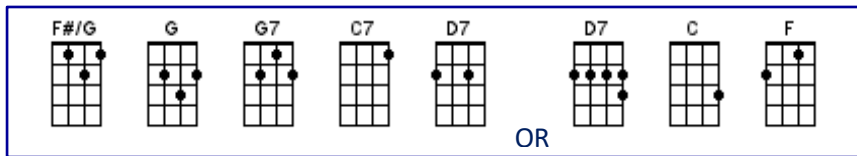

JOHNNY CASH MEDLEY (Folsom Prison Blues - Ring of Fire - I Walk the Line)

4/4 Time

INTRO: G///, G// ~ F# ~ G///, G// ~ F# ~ G///, G// ~ F# ~ G///, G/// ~ F# (into V1- I [G]hear)
(Train Whistle during intro) (slide down to F# then slide back up to G)

[F#] I [G] hear that train a-comin', it's rolling round the bend,
 [G] And I ain't seen the sunshine since, [G7] I don't know when,
 I'm [C7] stuck in Folsom Prison and time keeps draggin' [G///] on (G//~ F# ~ G///, G//)
 But that [D7] train keeps a-rollin' on down to San [G///] Antone (G//~ F# ~ G///, G//)
 [G] When I was just a baby, my Momma told me, "Son,
 [G] Always be a good boy, don't [G7] ever play with guns".
 But I [C7] shot a man in Reno, just to watch him [G///] die (G// ~ F# ~ G///, G//)
 When I [D7] hear that whistle blowin', I hang my head and [G///] cry. (G// ~ F# ~ G///, G//)

INST: C/// - F/ - C///, C///; C/// - G7/ - C///, C/// (Riff chords)

[C] Love is a [F] burning [C] thing, and it makes a [F] fiery [C] ring
 [C] Bound by [F] wild de-[C] sire, I fell into a [G7] ring of [C] fire
 [G7] I fell in to a [F] burning ring of [C] fire
 I went [G7] down, down, down and the [F] flames went [C] higher
 And it [C] burns, burns, burns, [F] the ring of [C] fire,
 [G7] The ring of [C///] fire [C///] (Riff) - C/// - F/ - C///, C///; C/// - G7/ - C///, C///