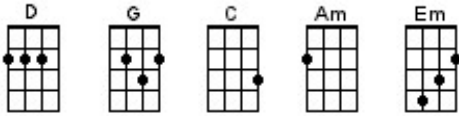

# **KARMA CHAMELEON** [Boy George, Jon Moss, Mikey Craig, Roy Hay, Phil Pickett – 1983 (Culture Club)]

**INTRO:** G///, D///, Em///, Em///; Am///, D///, G///, G/

4/4 Time

[G] There's a loving in your [D] eyes all the [G] way,  
If I [G] listen to your [D] lies would you [G] say  
I'm a [C] man, without con-[D] viction, I'm a [C] man, who doesn't [D] know  
How to [C] sell, a contra-[D] diction, you come and [C] go,  
You come and [Em] go-[D↓] o (2,3,4 silent count)

**CHORUS:** [G] Karma, karma, karma, karma [D] karma chamele-[Em] on  
You come and [Am] go, you come and [G] go-o-o-[D] oo  
[G] Loving would be easy if your [D] colours were like my [Em] dreams  
Red gold and [Am] green, red gold and [G] gre..[D/] en

Didn't [G] hear your wicked [D] words every [G] day  
And you [G] used to be so [D] sweet, I heard you [G] say  
That my [C] love, was an ad-[D] diction, when we [C] cling, our love is [D] strong  
When you [C] go.., you're gone for-[D] ever  
You string a-[C] long, you string a-[Em] lo..[D↓] ong (2,3,4 silent count)

**INSTRUMENTAL:** G///, D///, Em///, Em///; Am///, D///, G///, G/

I'm a [C] man, without con-[D] viction, I'm a [C] man, who doesn't [D] know  
How to [C] sell, a contra-[D] diction, you come and [C] go,  
You come and [Em] go-[D↓] o *(2,3,4 silent count)*