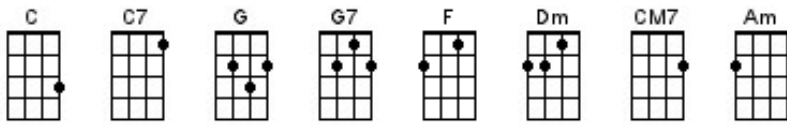

# SONG SONG BLUE (Neil Diamond - 1972)

4/4 Time

**INTRO:-** C///, C7///, Am///, G/ - G7/  
C///, C7///, Am///, F/ - G7/

**V1.** [C] Song, sung blue everybody [G] knows one [G]  
[G7] Song, sung blue every garden [C] grows one [C]  
[C7] Me and you, are subject to, the [F] blues now and then  
But [G7] when you take the blues and make a song  
You sing 'em [C] out again [C]  
Sing 'em [Dm] out again [G7///]

**V2.** [C] Song sung blue weeping like a [G] willow [G]  
[G7] Song sung blue sleeping on my [C] pillow [C]  
[C7] Funny thing, but you can sing it with a [F] cry in your voice  
[G7] And before you know it's feelin' good  
You simply [C] got no choice [G7///]

**INST:** [C] Song sung blue weeping like a [G///] willow [G///]  
[G7] Song sung blue sleeping on my [C///] pillow [C/] [C↓ CM7↓ C7↓ Rundown]

**V3.** [C7] Me and you, are subject to, the [F] blues now and then  
But [G7] when you take the blues and make a song  
You sing 'em [C] out again [C]  
You sing 'em [Dm] out again [G7///]

**V5.** [C] Song, sung blue, *everybody* [G///] *knows one* [G///]  
[G7] Song, sung blue, *every garden* [C///] *grows one* [C/] [C↓ CM7↓ C7↓ Rundown]  
[C7] Funny thing, but you can sing it with a [F] cry in your voice  
[G7] And before you know it's feelin' good  
You simply [C] got no choice  
You simply [Dm] got no choice [G7///]  
[C] Song, sung [C///] blue, [G7] Song, sung [G7///] blue [C///] [C↓ G7↓ C↓]