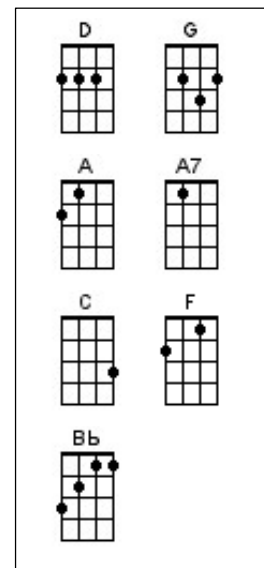

EVERYDAY (Buddy Holly, Norman Petty – 1957)

INTRO: D/, G/, D/, A7/ (x2)

4/4 Time

1. [D] Everyday [G] it's a gettin' [A7] closer
[D] Goin' faster [G] than a roller [A] coaster
[D] Love like yours will [G] surely [A7] come my [D] way
[G] A-hey [D] A-hey [A7] hey
2. [D] Everyday [G] it's a gettin' [A7] faster
[D] Everyone says [G] go ahead and [A] ask her
[D] Love like yours will [G] surely [A7] come my [D] way
[G] A-hey [D] A-hey [D7] hey

BRIDGE: [G] Everyday seems a little longer, [C] every way love's a little stronger
[F] Come what may do you ever long for, [Bb] true love from [A] me [A7]

3. [D] Everyday [G] it's a gettin' [A7] closer
[D] Goin' faster [G] than a roller-[A] coaster
[D] Love like yours will [G] surely [A7] come my [D] way
[G] A-hey [D] A-hey [A7] hey

BRIDGE: [G] Everyday seems a little longer, [C] every way love's a little stronger
[F] Come what may do you ever long for, [Bb] true love from [A] me [A7]

4. [D] Everyday [G] it's a gettin' [A7] closer
[D] Goin' faster [G] than a roller-[A] coaster
[D] Love like yours will [G] surely [A7] come my [D] way
[G] A-hey [D] A-hey [A7] hey
[D] Love like yours will [G] surely [A7] come my [D/] way [G/] [D - A7 - D]