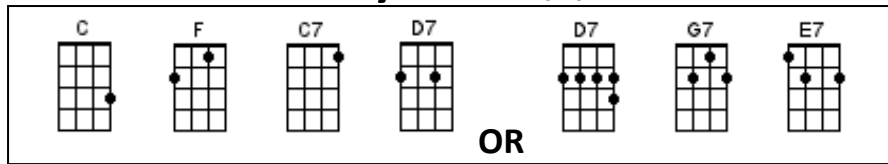

# San Francisco Bay Blues (C) (Jesse Fuller 1954)

Timing: 4/4

Intro: **C///, F///, C///, C7///; F///, F///, E7///, E7///;**  
**F///, F///, C\*/, B, Bb, A7///; D7///, G7///, C///, G7///**  
*[At C\*Run Down C, B, Bb, A7]*

- V1.** I got the **[C]** blues from my baby down **[F]** by the San Francisco **[C]** Bay **[C7///]**  
The **[F]** ocean liners gone so far **[C]** away **[C7///]**  
**[F]** I didn't mean to treat her so bad,  
She was the **[C\*]** best girl I ever have **[A7]** had *[\*Run Down C, B, Bb, A7]*  
She **[D7]** said goodbye, **[D7]** had to cry, **[G7]** I wanna' lay down and die  
I **[C]** ain't got a nickel and I **[F]** ain't got a lousy **[C]** dime **[C7///]**  
If she **[F]** don't come back, I think I'm going to lose my **[E7]** mind  
If she **[F]** ever comes back to stay, it's gonna **[C\*]** be another brand new **[A7]** day *[R/D]*  
**[D7]** Walkin' with my baby down **[G7]** by the San Francisco **[C///]** Bay **[G7///]**