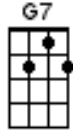

It's Been A Blue, Blue Day (C) Lyrics by Don Gibson 1957 4/4 timing

Intro: **F/// G7/// C/// C**

V1. It's been a **[C]**blue blue day, I feel like runnin' away,
I feel like **[F]**runnin' aw **[G7]**ay from it **[C]**all.
[C] My love has been untrue, she's found somebody new,
It's been a **[F]**blue, blue **[G7]**day for **[C///]**me. **[C]**