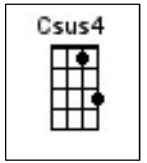

# LET YOUR LOVE FLOW (Larry E. Williams – The Bellamy Brothers - 1976)

**INTRO:** C↓↓, Csus4↓↓; C↓↓, Csus4↓↓; C///, Csus4///; C///, Csus4///

[C] There's a reason, for the sunshine [Csus4] sky  
And there's a [C] reason, why I'm feelin' so high  
Must be the [G] season, when that love light shines all ar-[C] ound us [Csus4]  
[C] [Csus4]

## **\*\*LAST LINE ON CHORUS 2:-**

*And let your [G7] love shine, and you'll know what I mean that's the [C/] reason [Csus4/]  
[C/] [Csus4/] [C/] [Csus4/] [C]*